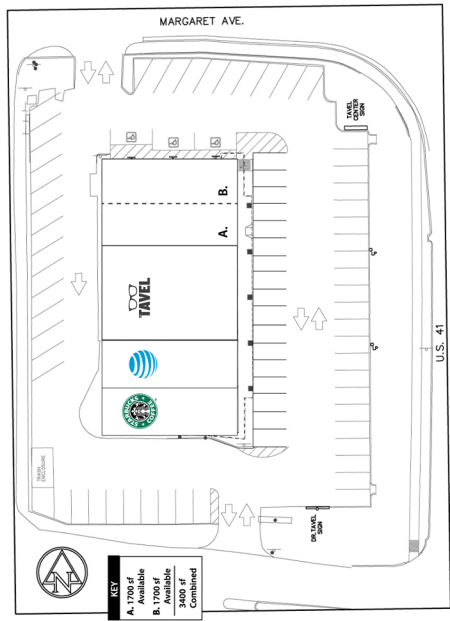

STARBUCKS ADJACENCY

drtavelrealtygroup.com

THE TAVEL CENTER | I-70 & US 41 | TERRE HAUTE, IN

Strategically located between downtown, the regional shopping district and several universities, The Dr Tavel Center sits prominently at 3rd & Margaret, the signature corner in Terre Haute. In addition, this landmark location has a prominent pylon sign.

- Retail/Office space
- 3400sq ft divisible end-cap
- Great access, visibility & sign possibilities
- Join STARBUCKS COFFEE, AT&T, and DR. TAVEL FAMILY EYE CARE

DEMOGRAPHICS		
Distance	Est. Population	Est. Household Income
1 Mile Radius	11,325	\$40,779
3 Mile Radius	52,986	\$42,790
5 Mile Radius	69,610	\$43,737